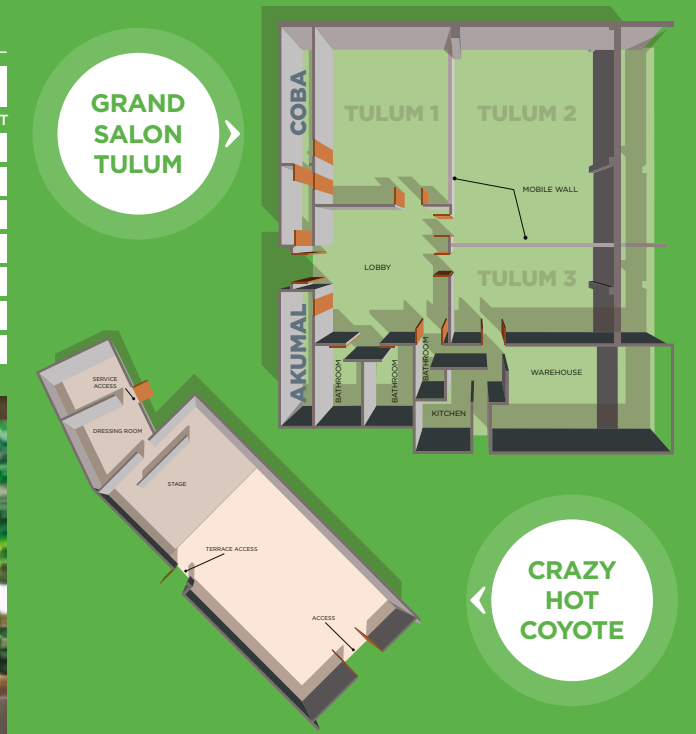

FOOD & DRINKS $

RESTAURANT	DESCRIPTION	BREAKFAST · LUNCH · DINNER			INDOOR · OUTDOOR		DRESS CODE	
		CASUAL	CASUAL	FORMAL	CASUAL	FORMAL	CASUAL	FORMAL
         	MEGA BITES	** International buffet * Menu	** ✓	* ✓	* ✓	✓	✓	✓
	THE WHITE TERRACE	Gastrobar & sushi		✓	✓		✓	✓
	POP ART	Drinks		✓	✓	✓		✓
	CRAZY HOT COYOTE	Sports bar & club				✓	✓	✓
	DOS LUNAS	Wraps, baguettes & drinks	✓	✓	✓	✓	✓	✓
	COFFEE & ME	Coffee, sandwiches & bakery 24 h	✓	✓	✓	✓	✓	✓

ROOM SERVICE 24 h $
WITH ADDITIONAL CHARGE

GROUPS & CONVENTIONS

HALL	MAXIMUM CAPACITY						
	sq ft	U-SHAPE	SCHOOL	IMPERIAL	THEATER	COCKTAIL	BANQUET
TULUM GRAND SALON	417.01	90	250	100	500	400	250
TULUM I	89.05	40	60	50	100	80	80
TULUM II	175.03	90	180	100	250	250	120
TULUM III	77.97	48	60	80	156	60	60
AKUMAL	26.11	N/A	16	18	20	N/A	N/A
COBA	26.53	N/A	16	18	20	N/A	N/A
CHC	97.97	40	50	36	100	120	40

OTHER SERVICES

RECEPTION 24 h	CURRENCY EXCHANGE	MULTILINGUAL STAFF	SECURITY	PARKING	DOCTOR ON CALL	TRAVEL AGENCY	LAUNDRY