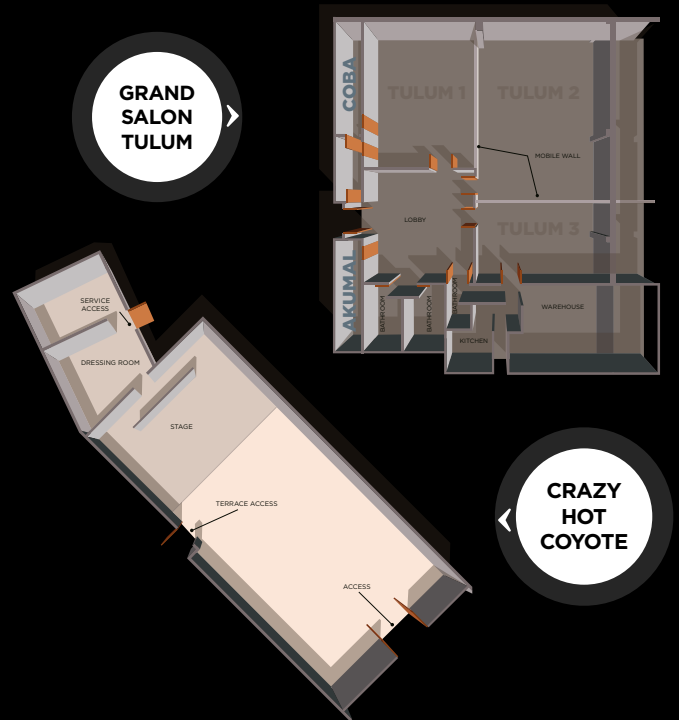

*Insurance daily fee is required (\$8 USD)

FOOD & DRINKS

RESTAURANT	DESCRIPTION	BREAKFAST · LUNCH · DINNER			INDOOR · OUTDOOR		DRESS CODE	
		CASUAL	FORMAL					
 MEGA BITES	** International buffet * Menu	** ✓	* ✓	* ✓	✓	✓	✓	
 THE WHITE TERRACE	Gastrobar & sushi		✓	✓		✓	✓	
 POP ART	Drinks		✓	✓	✓		✓	
 CHC	Sports bar & club			✓	✓	✓	✓	
 DOS LUNAS	Wraps, baguettes & drinks	✓	✓	✓	✓	✓	✓	
 COFFEE & ME	Coffee, sandwiches & bakery 24 h	✓	✓	✓	✓	✓	✓	

ROOM SERVICE 24 h 
WITH ADDITIONAL CHARGE

GROUPS & CONVENTIONS

HALL	MAXIMUM CAPACITY						
	sq ft	U-SHAPE	SCHOOL	IMPERIAL	THEATER	COCKTAIL	BANQUET
GRAND SALON TULUM	417.01	90	250	100	500	400	250
TULUM I	89.05	40	60	50	100	80	80
TULUM II	175.03	90	180	100	250	250	120
TULUM III	77.97	48	60	80	156	60	60
AKUMAL	26.11	N/A	16	18	20	N/A	N/A
COBA	26.53	N/A	16	18	20	N/A	N/A
CHC	97.97	40	50	36	100	120	40